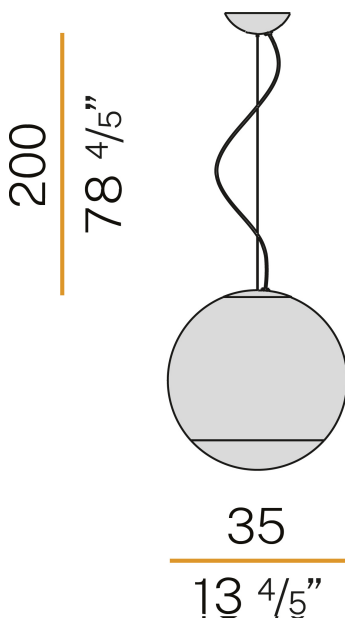

## Smoke

220-240V AC

L01541.035.0200

 titanium/white diffuser

### Data sheet

CODE	L01541.035.0200
SYSTEM POWER CONSUMPTION	max 116W
EFFICACY	11.47lm/W
LIGHT SOURCE	LED retrofit / halogen
LIGHT SOURCE KIT	* included
COMPATIBLE SOURCES	LED retrofit bulb 21W E27 2700K Ra80 2500lm* / max.116W E27
COLOUR TEMPERATURE	2700K Ra>80
LIGHT DISTRIBUTION	diffused
POWER SUPPLY	220-240V AC
FREQUENCY	50/60Hz
NOMINAL LUMINOUS FLUX	2500lm
LUMEN OUTPUT	1330lm
EFFICIENCY	53.2%
WEIGHT	2.93 Kg
PROTECTION DEGREE	IP20
PACKING DIMENSIONS (CM)	0,0 x 0,0 x 0,0

Suspension lighting fixture for interiors, with direct and indirect light emission. Pickled sheet metal structure in titanium polyacrylic paint. Diffuser in hand-crafted blown glass with white or smoke-grey shaded effect. 2m (78,7") long steel suspension cable. 2m (78,7") long power cable in transparent PVC. Power canopy with galvanized sheet metal ceiling bracket and pickled sheet metal covering in titanium polyacrylic paint.

### Polar diagram